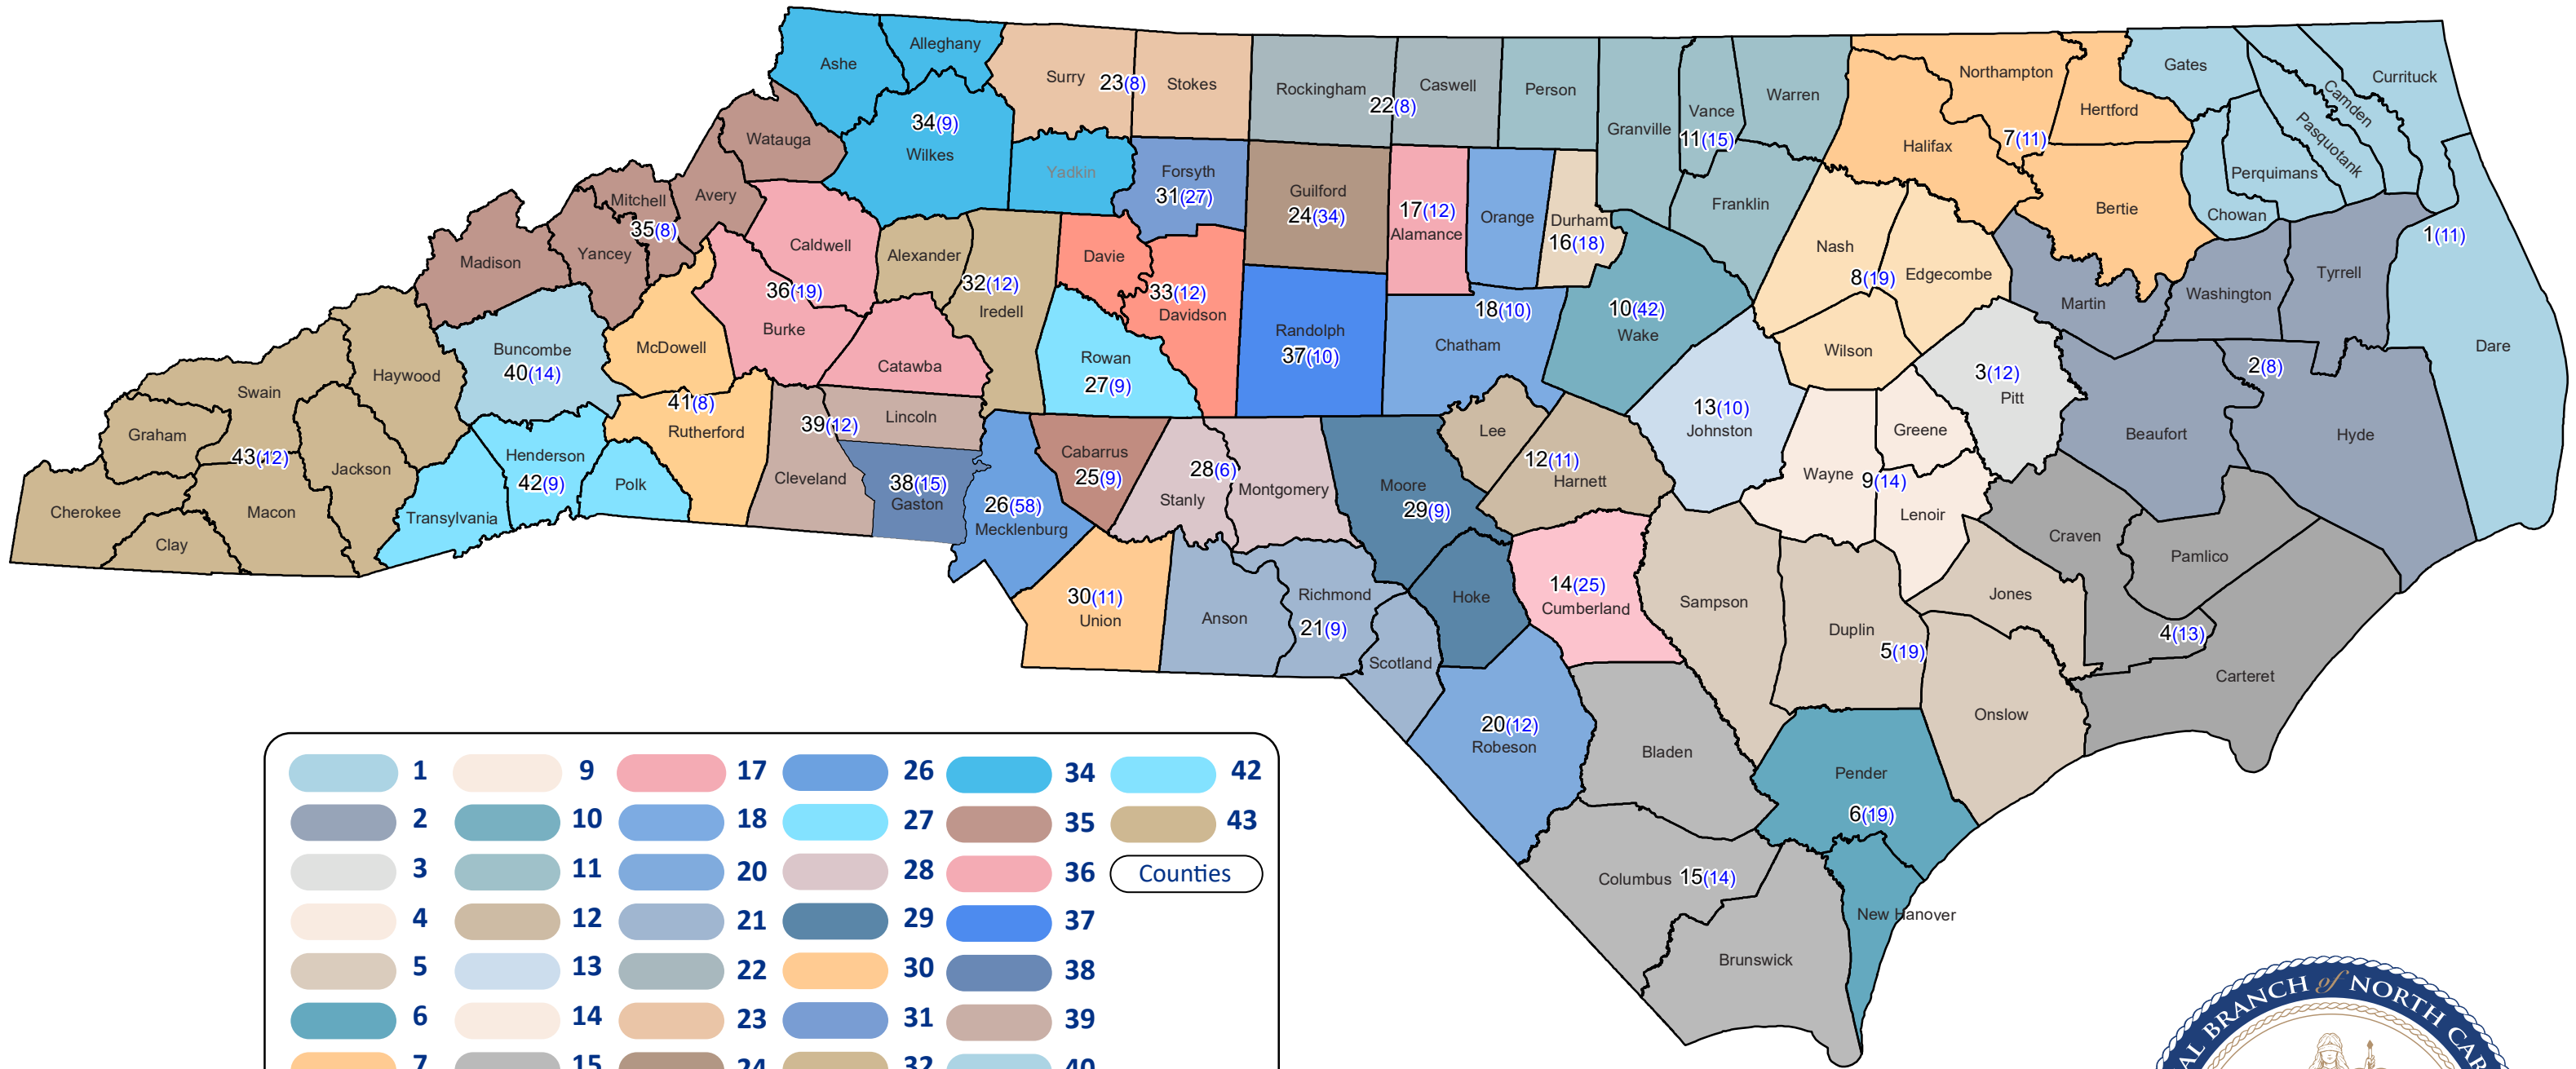

North Carolina Prosecutorial Districts

Number of ADAs per district is shown in parentheses

Effective January 1, 2021